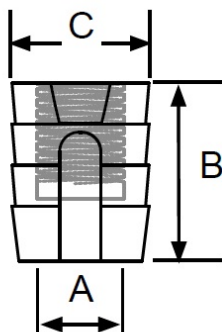

PRODUCT SHEET

Description:

Knock-In Bushing N-620, M6, \varnothing 10x20mm, White Nylon, Closed

Item number:

12.11.465-0

Units	Box	Carton	HS Code	Barcode
Pcs.	2500	12500	3908900090	 5704866028035

Material: White nylon

Type: Knock in. No collar. Closed end.

A	B	C	Colour	Item N0.
M4	10 mm	\varnothing 8 mm	White	# 12.11.315
M6	10 mm	\varnothing 8 mm	White	# 12.11.410
M6	11 mm	\varnothing 10 mm	White	# 12.11.420
M6	13 mm	\varnothing 10 mm	White	# 12.11.440
M6	20 mm	\varnothing 10 mm	White	# 12.11.465